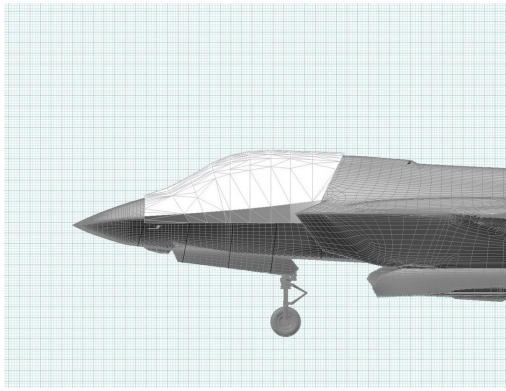

Lockheed Martin F-35 Canopy Cover, 3D model