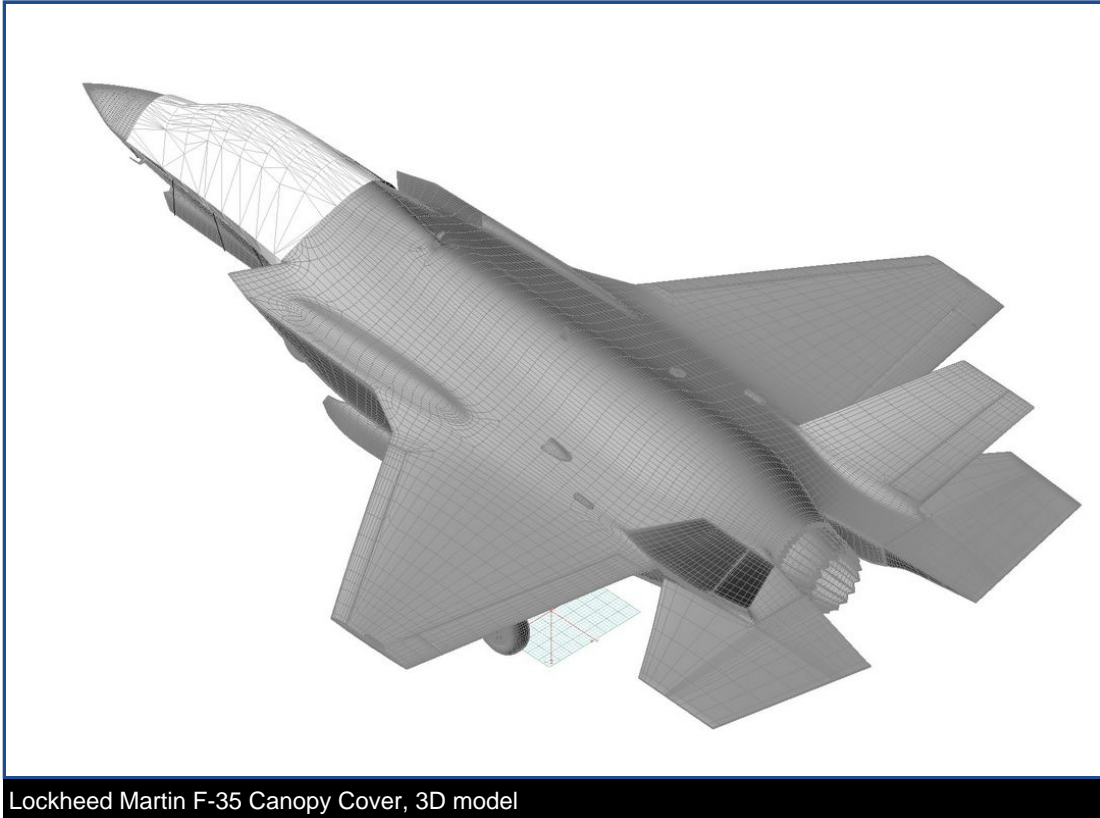

Tech Sheet: Lockheed Martin F-35 Joint Strike Fighter

(lockheed-martin-F35.pdf)

Lockheed Martin F-35 Canopy Cover, 3D model

Section 1: Canopy/Cockpit/Fuselage Covers

Canopy Covers help reduce damage to your airplane's upholstery and avionics caused by excessive heat, and they can eliminate problems caused by leaking door and window seals. They keep the windshield and window surfaces clean and help prevent vandalism and theft.

The **Lockheed Martin F-35 Joint Strike Fighter Canopy Cover** is custom designed for each model, as well as your aircraft's specific antenna and temperature probe placements, if applicable. The Canopy Cover is designed to enclose the windshield, side windows and canopy roof. The Canopy Cover attaches using adjustable "belly straps", which run under the belly and connect to the other side of the cover with a quick-release plastic buckle. When requested, it is also sometimes possible to design Canopy covers that can attach to the aircraft fuselage using pop-riveted snap-heads at the rear and snap-head screws on the engine cowl. This cover type is made from Silver Acrylic Sunbrella canvas and is 100% lined with a soft and smooth microfiber. Bruce's Custom Covers developed this material combination especially for aircraft protection. The outer material is medium weight and treated for water resistance, UV resistance and anti-static buildup. The inner lining is a very soft and smooth microfiber to prevent scratching. The material is very reflective, and tests show that the cabin interior temperature can be reduced to near-ambient temperature on the hottest of days. It is water, ice and snow repellent, yet breathable to allow moisture to escape from between the cover and the aircraft surface.